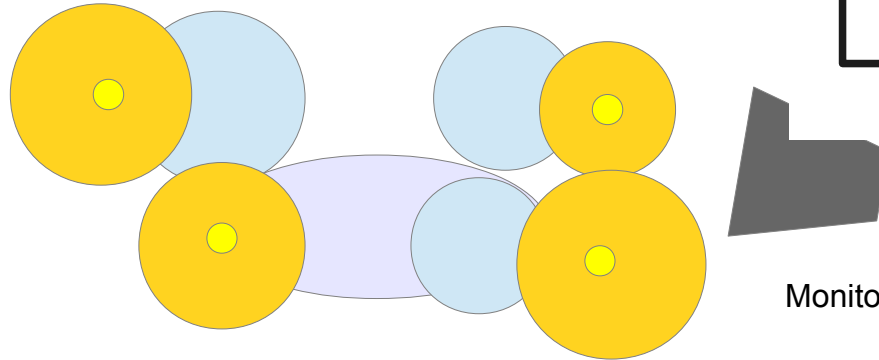

# Brendelson TECH Rider

Andreas Brendel – Gesang, Gitarre

Eugen Dreher – Gesang, Gitarre, (keyboard)

Thomas Janßen – Bass

AnTonio Franke Dietrich- Schlagzeug

Drums:

20" Bassdrum

12" Tom1

14" Tom 2

14" Snare

Hihat, Crash1, Crash2, Ride

Monitor 4

Guitar AMP 1

Guitar AMP 2

BASS AMP

Mikrofon 2

keyboard

Mikrofon 1

Monitor 1

monitor 2

monitor 3