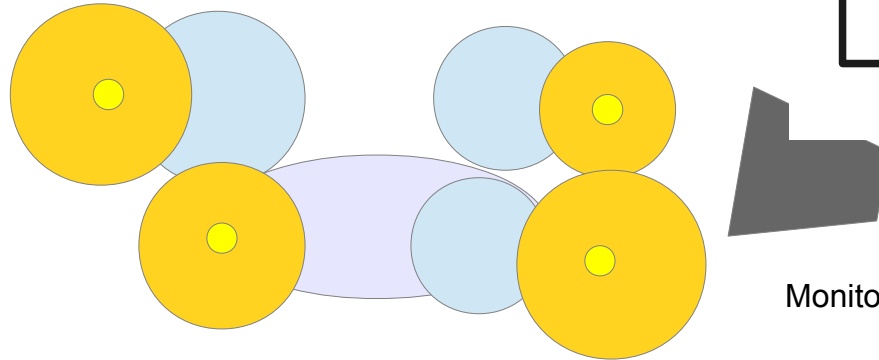

Brendelson TECH Rider

Andreas Brendel – Gesang, Gitarre

Eugen Dreher – Gesang, Gitarre, (keyboard)

Thomas Janßen – Bass

AnTonio Franke Dietrich- Schlagzeug

Drums:

20" Bassdrum

12" Tom1

14" Tom 2

14" Snare

Hihat, Crash1, Crash2, Ride

Monitor 4

Guitar AMP 1

Guitar AMP 2

BASS AMP

Mikrofon 2

Mikrofon 1

Monitor 1

monitor 2

monitor 3