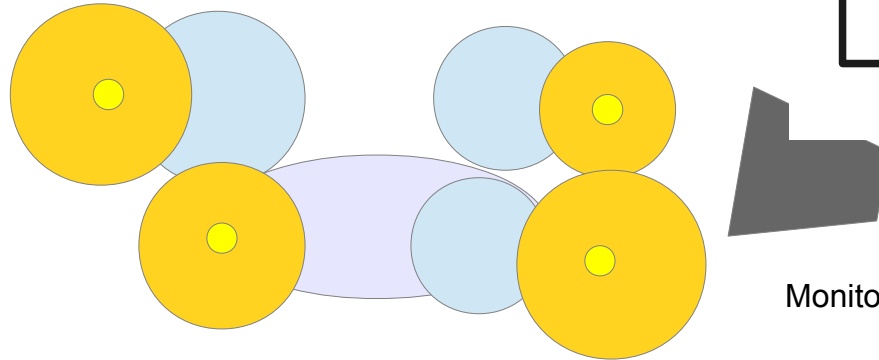

Brendelson TECH Rider

Andreas Brendel – Gesang, Gitarre

Axel Hartmeyer – Gesang, Gitarre

Thomas Janssen – Bass

AnTonio Franke Dietrich- Schlagzeug

Drums:

20" Bassdrum

12" Tom1

14" Tom 2

14" Snare

Hihat, Crash1, Crash2, Ride

Monitor 4

Guitar AMP 1

Guitar AMP 2

BASS AMP

Mikrofon 2

Mikrofon 1

Monitor 1

monitor 2

monitor 3